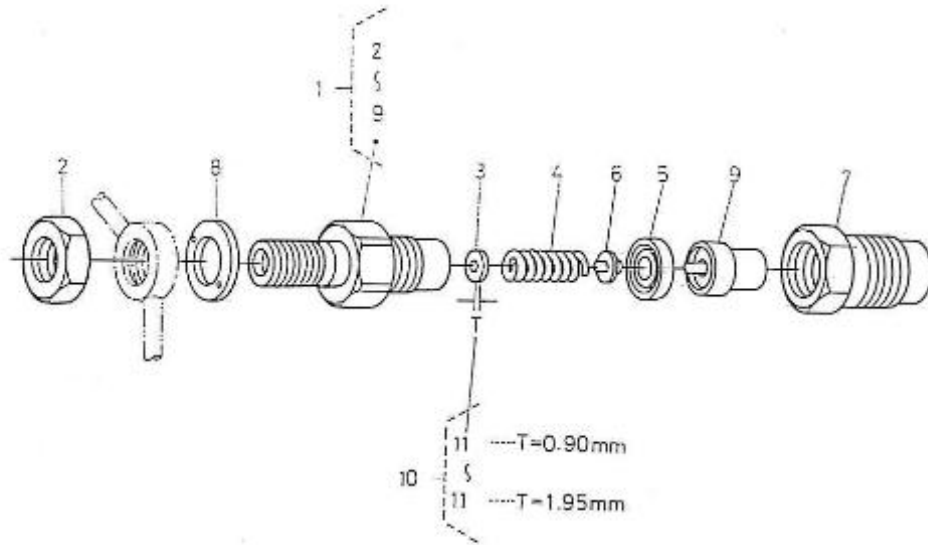

Modèle : MOTEUR 2.45HE STANDARD

Sous-groupe : INJECTEUR COMPLETE

Code article	Repère	Désignation article	Quantité
970307587	1	PORTE INJECTEUR 2.50 HE	2
970142175	2	ECROU KTE	2
970302825	3	RONDELLE INJECTEUR 0.900mm	2
970142171	4	RESSORT	2
970142173	5	ENTRETOISE INJECTEUR 2.40 HE	2
970142170	6	TIGE	2
970307595	7	ECROU D'INJECTEUR (CORPS) 2.5	2
970302826	8	RONDELLE INJECTEUR KTE ET 4	2
970307596	9	ELEMENT D'INJECTEUR 2.50 HE	2
970142200	10	JEU RONDELLE INJECTEUR	1
970142178	11	RONDELLE 0.925mm	1
970142179	11	RONDELLE 0.950mm	1
970142180	11	RONDELLE 0.975mm	1
970302825	11	RONDELLE INJECTEUR 0.900mm	1