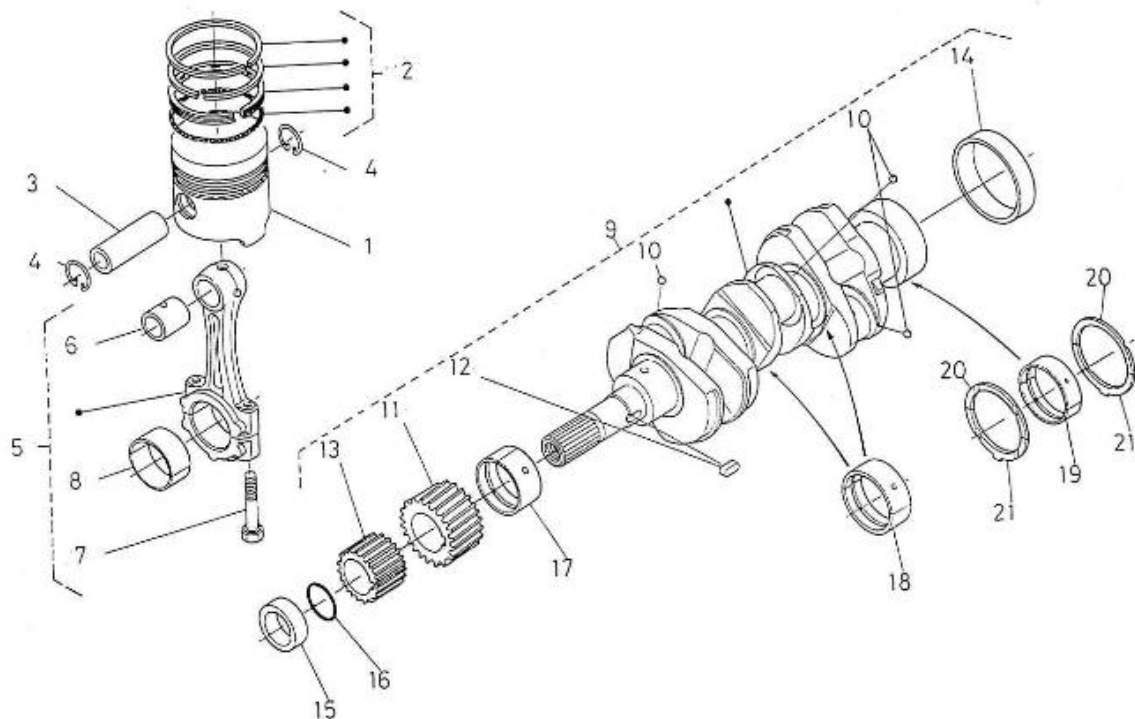

Modèle : MOTEUR 3.100HE STANDARD

Sous-groupe : VILEBREQUIN-PISTON

Code article	Repère	Désignation article	Quantité
970310353	1	PISTON	3
970310355	1	PISTON CR 0.50	3
970310356	2	ENS. SEGMENT	3
970315344	2	ENS.SEGMENT CR 0.50	3
970302890	3	AXE DE PISTON	3
970302891	4	CIRCLIPS	6
970302893	6	BAGUE PIED DE BIELLE	3
970302894	7	VIS DE BIELLE	6
970302774	8	COUSSINET DE BIELLE 0.2	3
970302775	8	COUSSINET DE BIELLE 0.4	3
970302895	8	COUSSINET DE BIELLE	3
970310358	9	VILEBREQUIN COMPLET	1
970302897	10	BILLE	3
970304116	11	PIGNON DE VILEBREQUIN	1
970302899	12	CLAVETTE	1
970302900	13	PIGNON ARBRE A CAMES	1
970302901	14	FRETTE VILEBREQUIN	1
970302902	15	FRETTE VILEBREQUIN	1
970302903	16	JOINT TORIQUE 4.150	1
970302779	17	COUSSINET DE VILEBREQUIN 0.2	1
970302904	17	BAGUE DE VILEBREQUIN	1
970302907	17	COUSSINET DE VILEBREQUIN 0.4	1
970302905	18	COUSSINET DE VILEBREQUIN	2
970302908	18	COUSSINET DE VILEBREQUIN 0.2	2
970302909	18	COUSSINET DE VILEBREQUIN 0.4	2
970302910	19	COUSSINET DE VILEBREQUIN 0.2	1
970302911	19	COUSSINET DE VILEBREQUIN 0.4	2
970315453	19	COUSSINET DE VILEBREQUIN	1
970301974	20	DEMI CALE N0 1 LATERAL	2
970302912	20	COUSSINET + 0.4	2
970307345	20	COUSSINET DE LATERAL +0,2 4.2	2
970301975	21	DEMI CALE N0 2 LATERAL	2
970302409	21	COUSSINET C.R. 0.2	2
970302913	21	COUSSINET + 0.4	2