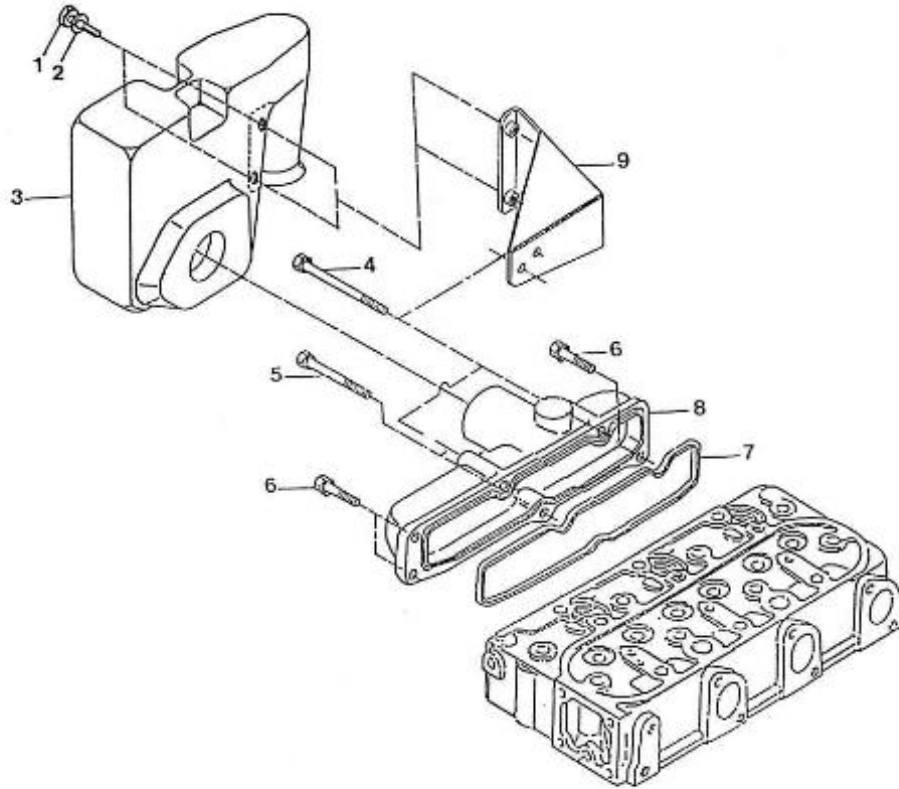

Modèle : MOTEUR 3.100HE STANDARD

Sous-groupe : FILTRE A AIR

Code article	Repère	Désignation article	Quantité
970304025	1	VIS TH 6X16 INOX A2 933 FT	2
970304026	2	RONDELLE M6 CHANF.INOX A2 125	2
970302624	3	FILTRE AIR 3.100/4.150 HE (S5)	1
970302737	4	VIS M 6X50	2
970302751	5	VIS M 6X30 KTE	2
970490119	6	VIS M 6X18	2
970302914	7	JOINT DE COLLECTEUR ADMISSION	1
970310527	8	COLLECTEUR D'ADMISSION	1
970302640	9	SUPPORT FILTRE AIR 3.110/4.150	1