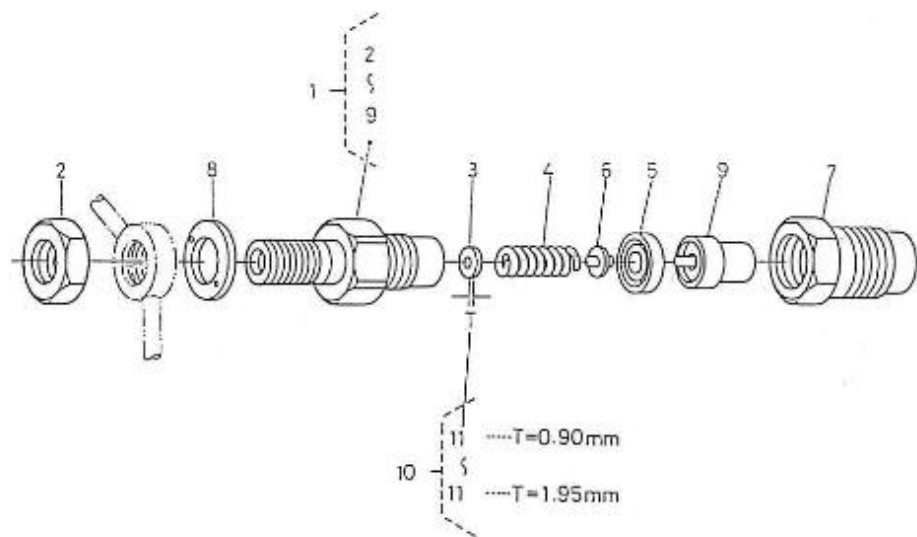

Modèle : MOTEUR 3.75HE STANDARD

Sous-groupe : INJECTEUR COMPLETE

Code article	Repère	Désignation article	Quantité
970307587	1	PORTE INJECTEUR 2.50 HE	3
970142175	2	ECROU KTE	3
970302825	3	RONDELLE INJECTEUR 0.900mm	3
970142171	4	RESSORT	3
970142173	5	ENTRETOISE INJECTEUR 2.40 HE	3
970142170	6	TIGE	3
970307595	7	ECROU D'INJECTEUR (CORPS) 2.5	3
970302826	8	RONDELLE INJECTEUR KTE ET 4	3
970307596	9	ELEMENT D'INJECTEUR 2.50 HE	3
970142200	10	JEU RONDELLE INJECTEUR	1
970142178	11	RONDELLE 0.925mm	1
970142179	11	RONDELLE 0.950mm	1
970142180	11	RONDELLE 0.975mm	1
970142181	11	RONDELLE 1.000mm	1
970302825	11	RONDELLE INJECTEUR 0.900mm	1