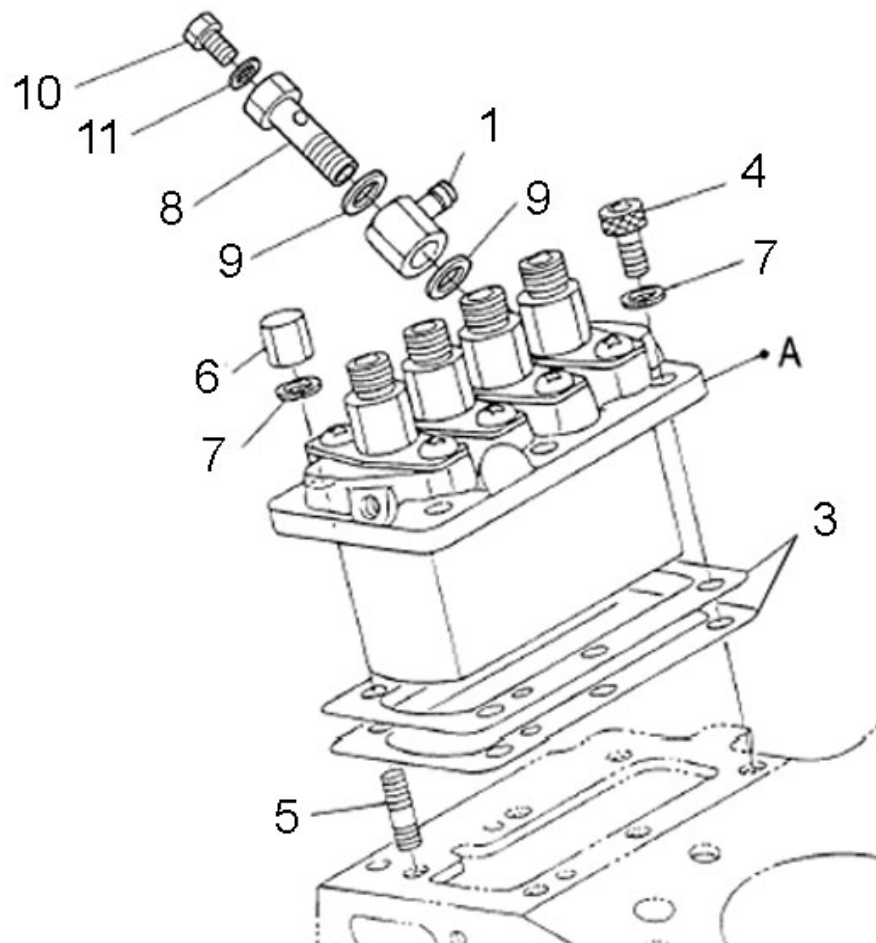

Modèle : MOTEUR N4.38 STANDARD

Sous-groupe : PPE INJECTION-PPE ALIMENTATION

Code article	Repère	Désignation article	Quantité
970310330	1	RACCORD	1
970313387	2	ENSEMBLE POMPE INJECTION	1
970302829	3	CALE POMPE INJECTION 0.200mm	1
970302830	3	CALE POMPE INJECTION 0.250mm	1
970314211	3	CALE POMPE INJECTION 0.300mm	1
970142138	4	VIS	3
970315031	4	VIS	3
970142139	5	GOUJON	3
970142140	6	ECROU	3
970310417	7	RONDELLE GROWER	6
970310340	8	VIS CREUSE	1
970307610	9	JOINT	2
970307611	10	VIS PURGE	1
970307612	11	JOINT	1